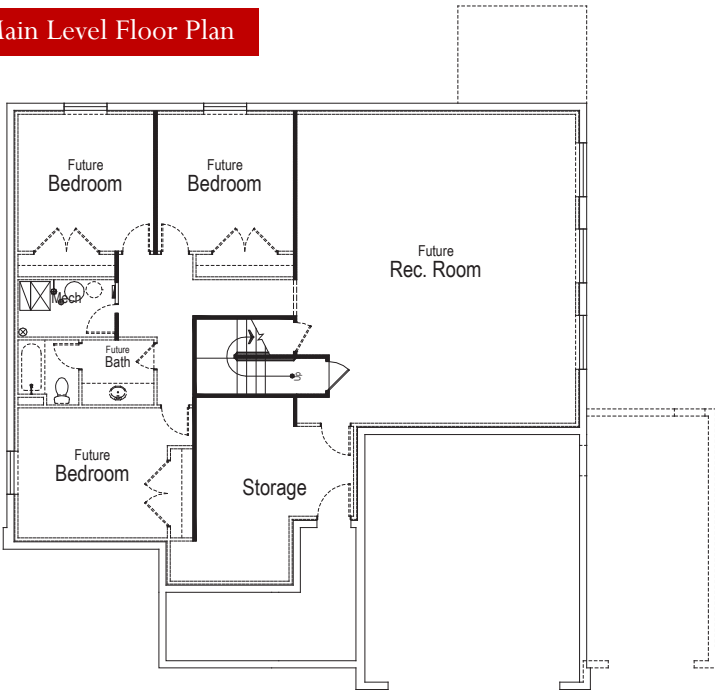

WOODHAVEN

Finished Square Feet: 2065
 Total Square Feet: 4203
 Bedrooms: 3 - 6
 Bathrooms: 2.5 - 3.5
 Garage: 2 Bay Garage With Optional of 3rd
 Levels: 1 Floor + Basement

Main Level Floor Plan

Basement Floor Plan